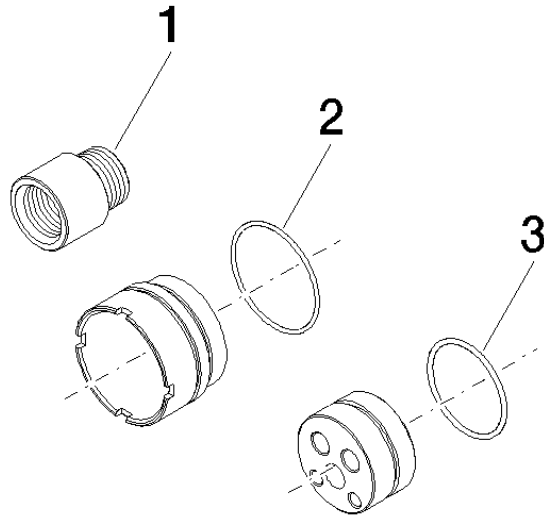

## Extension 20 mm -

---

12 869 970 90

- up to 20 mm: 1 x 12 869 970 90
- 21 mm - 40 mm: 2 x 12 869 970 90

for 35 860 970 90

Not suitable for combining with META PURE (36 86X 664-FF).

## Extension 20 mm -

12 869 970 90

mm [inches]

**Extension 20 mm -**

12 869 970 90

**Spare parts list**

No.	Item Number	Name	Quantity used	Delivery time
1	09 24 03 072 10 90	nipple	1	2
2	09 14 10 190 90	seal	1	2
3	09 14 10 102 90	seal	1	2