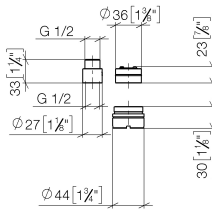

## Extension 20 mm -

---

12 869 970 90

- up to 20 mm: 1 x 12 869 970 90
- 21 mm - 40 mm: 2 x 12 869 970 90

for 35 860 970 90

Not suitable for combining with META PURE (36 86X 664-FF).

## Extension 20 mm -

12 869 970 90

mm [inches]

**Extension 20 mm -**

12 869 970 90

**Spare parts list**

No.	Item Number	Name	Quantity used	Delivery time
1	09 24 03 072 10 90	nipple	1	2
2	09 14 10 190 90	seal	1	2
3	09 14 10 102 90	seal	1	2